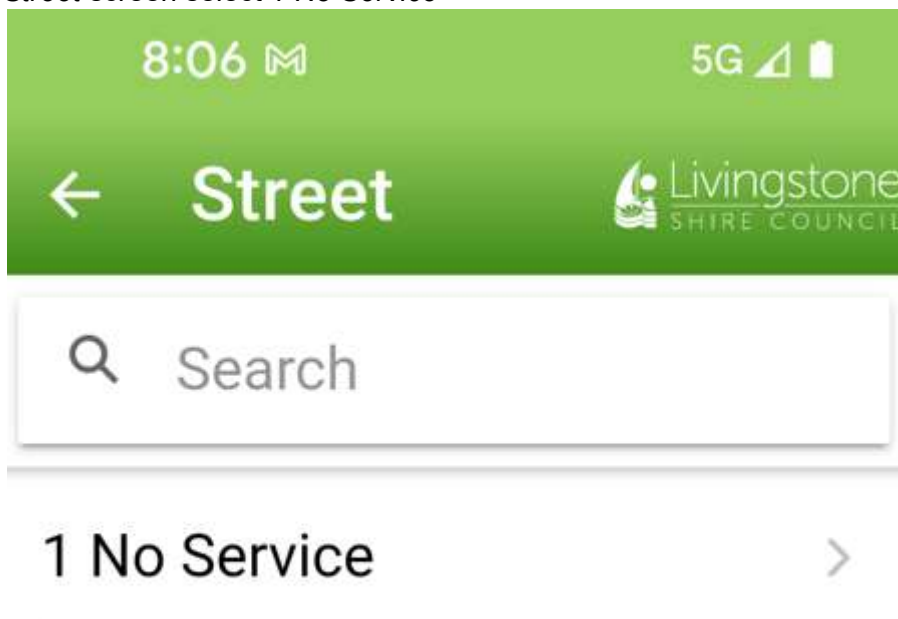

## Downloading the App for Rural Residents who Do Not receive an Urban Kerbside Wheelie Bin Collection

The Livingstone Waste Wise App was initially designed for the Urban Domestic Kerbside wheelie bin collections. The eVouchers are a recent addition to this App. If you are a rural resident eligible for waste vouchers, please follow the procedure below to find your property to access your eVouchers from 1 September 2022. This is only the initial procedure to download the App; please follow the eVoucher download video to find your vouchers for your actual property address.

1. On the *Suburb* screen select *1 No Service*

2. On the *Street* screen select 1 No Service

3. On the *Property* screen select 11 No Service 1 No Service

4. From 1 September 2022 you will be able to click on the *Vouchers* icon at the bottom of the screen to find the eVouchers for your property.