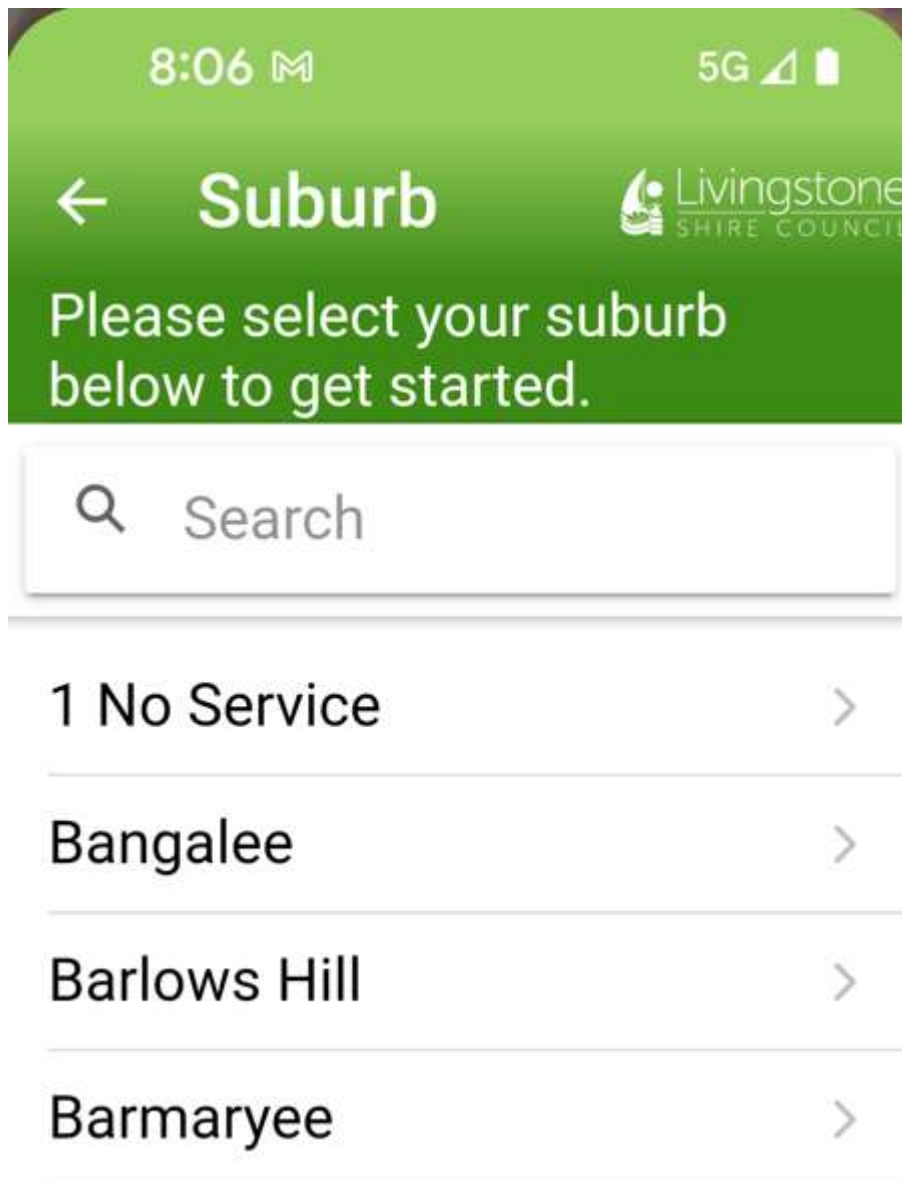

## Downloading the App for Rural Residents who Do Not receive an Urban Kerbside Wheelie Bin Collection

The Livingstone Waste Wise App was initially designed for the Urban Domestic Kerbside wheelie bin collections. The eVouchers are a recent addition to this App. If you are a rural resident eligible for waste vouchers, please follow the procedure below to find your property to access your eVouchers from 1 September 2022. This is only the initial procedure to download the App; please follow the eVoucher download video to find your vouchers for your actual property address.

1. On the *Suburb* screen select *1 No Service*

2. On the *Street* screen select 1 No Service

3. On the *Property* screen select 11 No Service 1 No Service

4. From 1 September 2022 you will be able to click on the *Vouchers* icon at the bottom of the screen to find the eVouchers for your property.