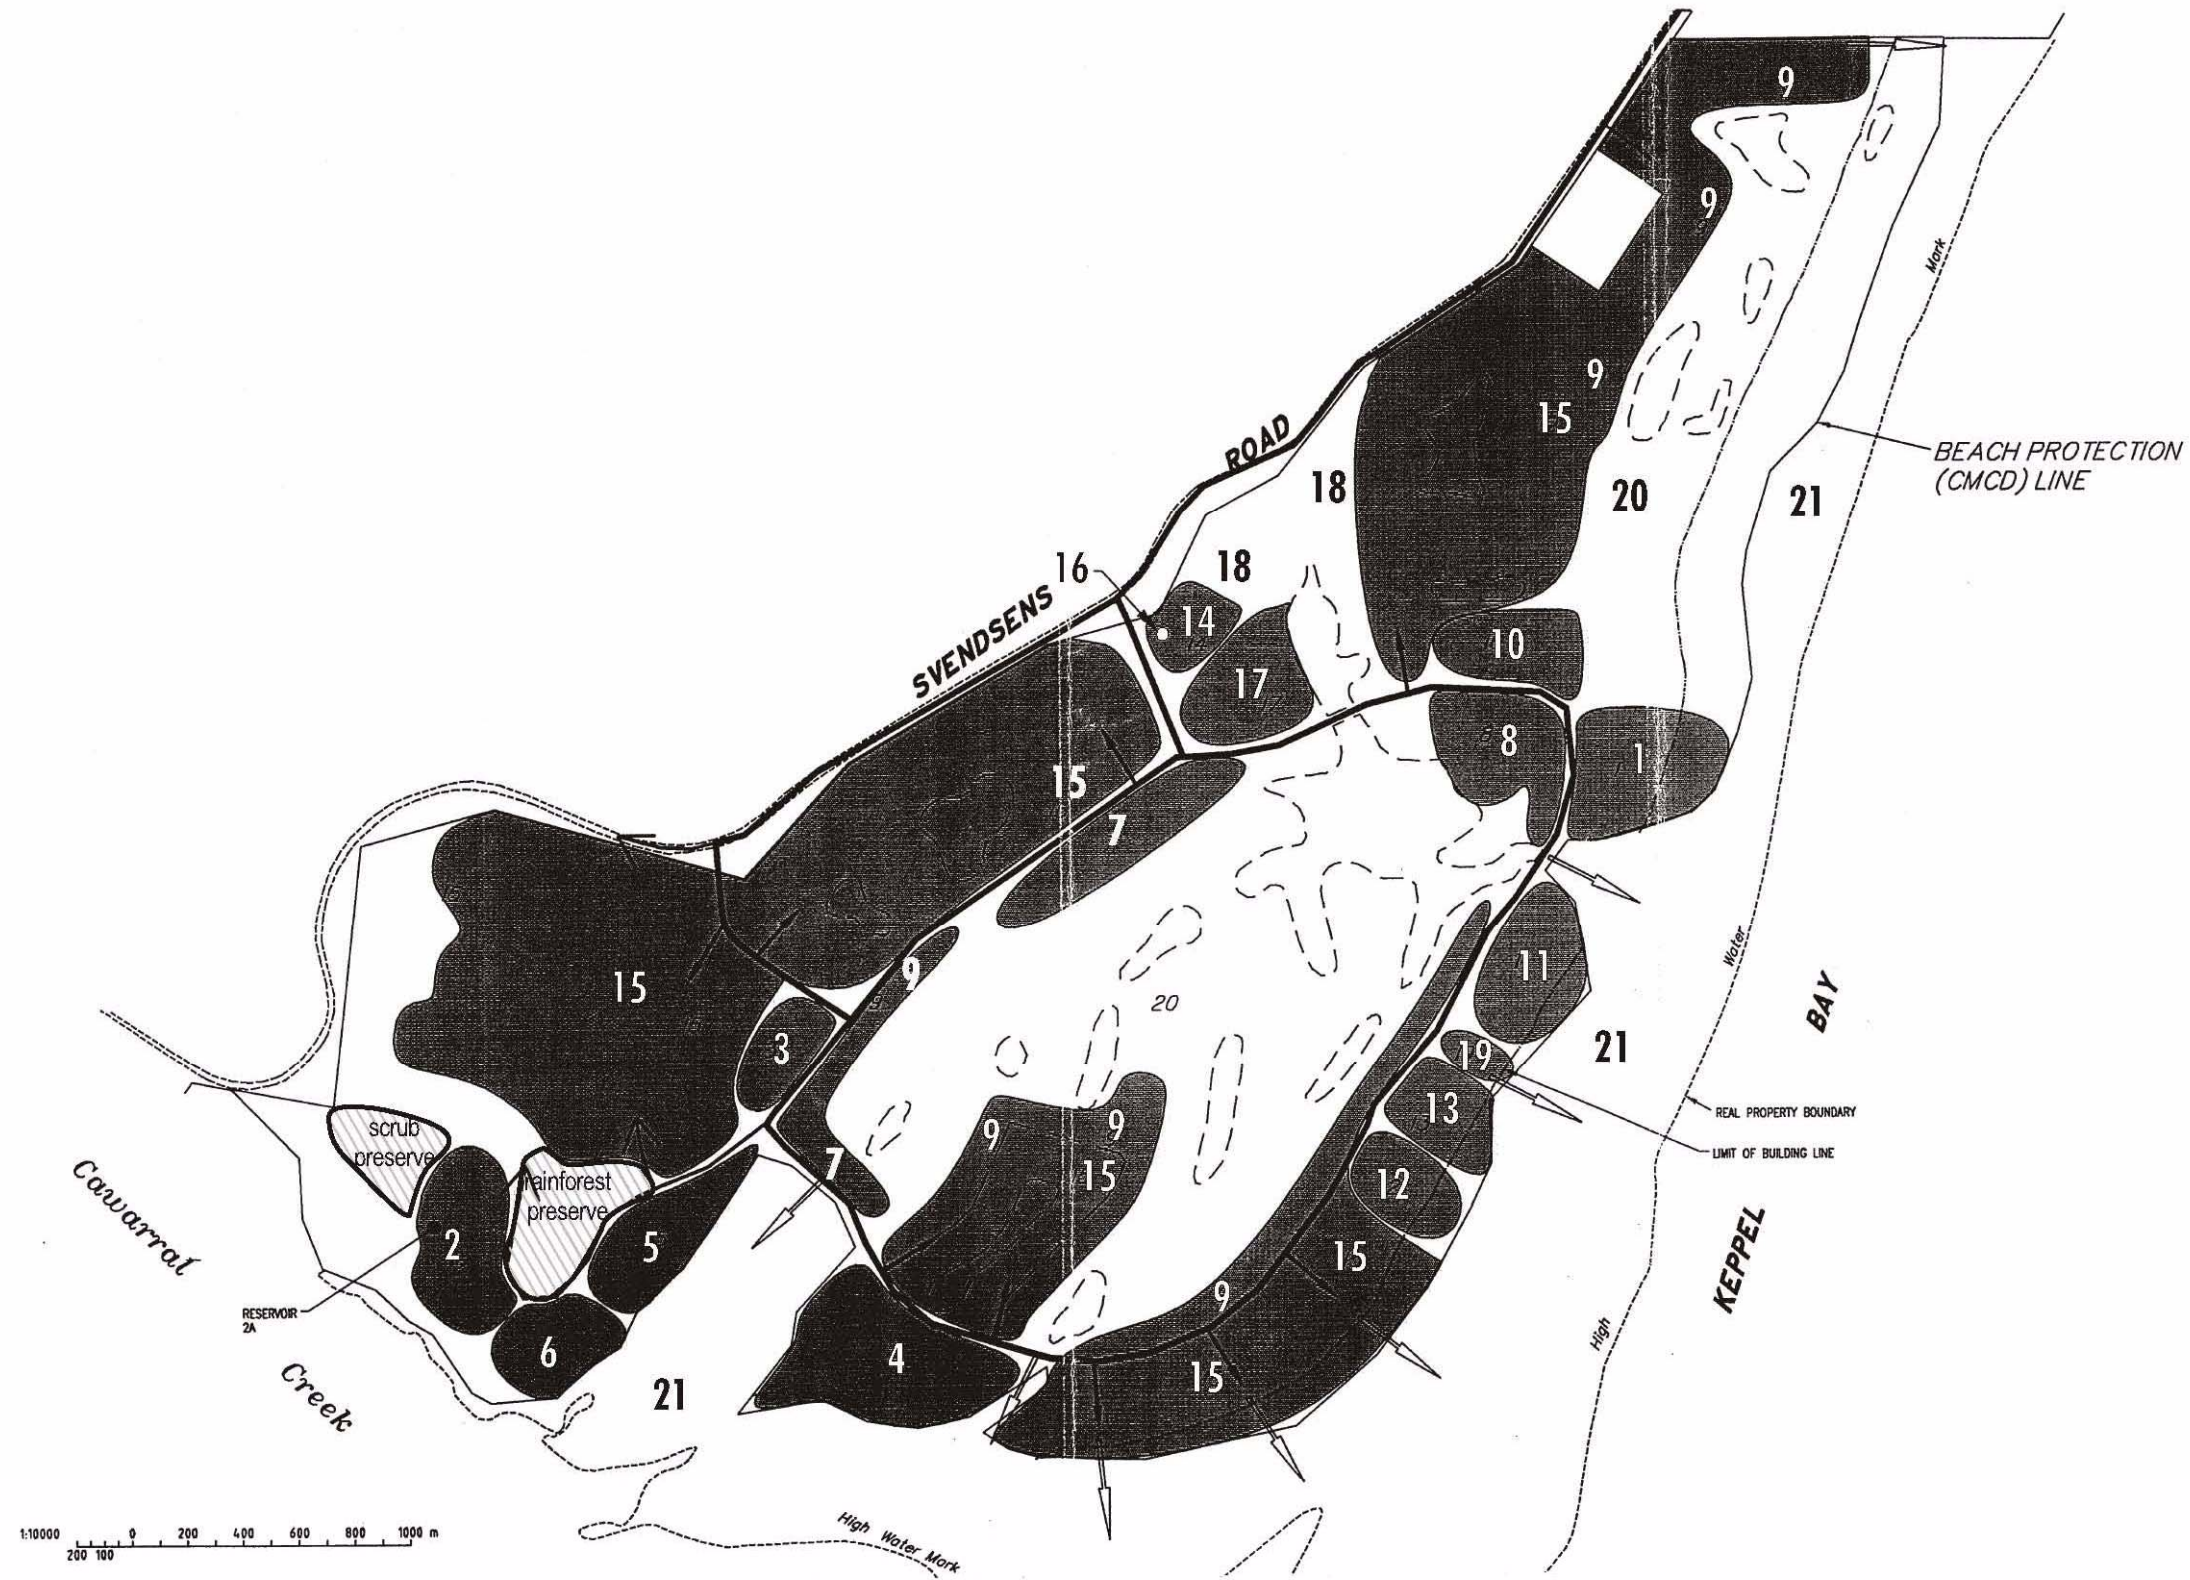

Great Barrier Reef  
International Resort  
Structure Map

Planning Scheme 2005

*living for lifestyle*

Planning Scheme Map  
**PSM 4**