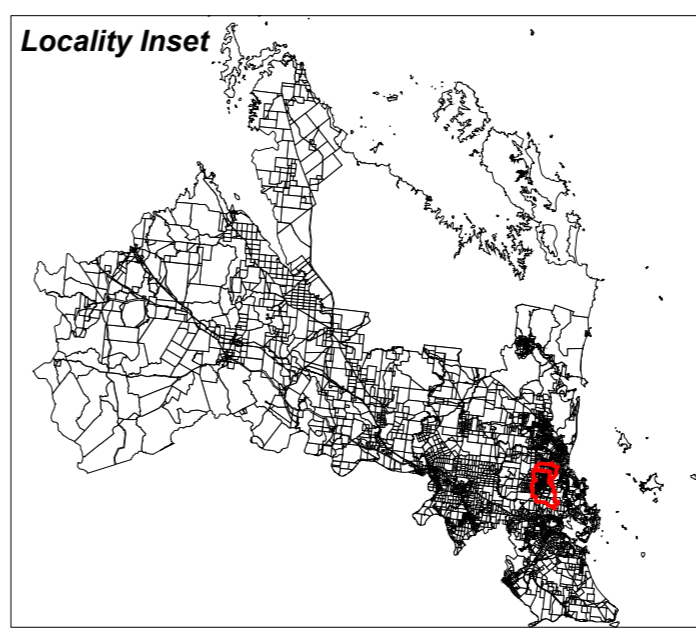

ZONES	PRECINCTS
Special Purpose	R1 Residential 1
Open Space	R2 Residential 2
Rural	R3 Residential 3
Residential	
Comprehensive Development	
Park Residential	
Business	LI Light Industry
Industry	GI General Industry
Village	
Yeppoon Central	

**Planning Scheme 2005**  
*living for lifestyle*  
**Zoning Map**  
**Z29**  
Barmaryee & Bondoola

Commencement date: 17 October 2005

This publication has been produced by the Livingstone Shire Council and is based on cadastral data provided with the permission of the Department of Natural Resources  
© 2000 State of Queensland (Department of Natural Resources) and Livingstone Shire Council

Map\_29\_WOR Source Information: GIS Data supplied by Livingstone Shire