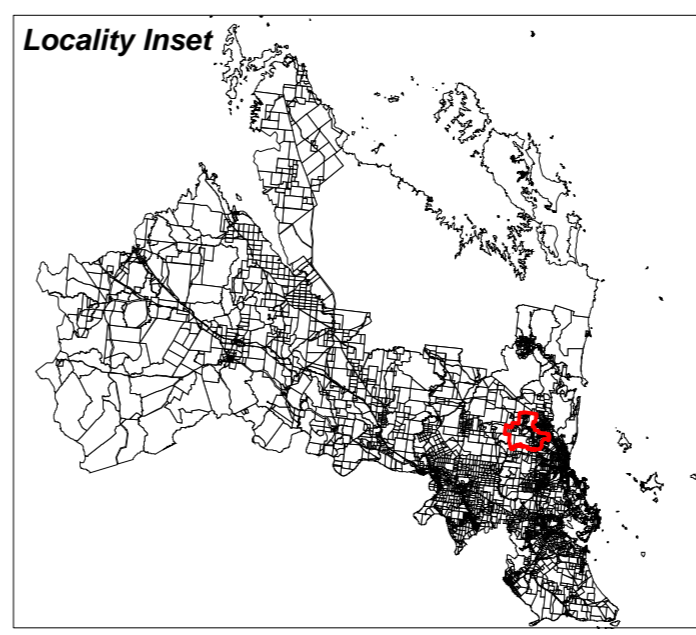

Planning Scheme 2005

living for lifestyle

Zoning Map
Z25
Bungundarra

Commencement date: 17 October 2005

Map_25.WOR Source Information: GIS Data supplied by Livingstone Shire.