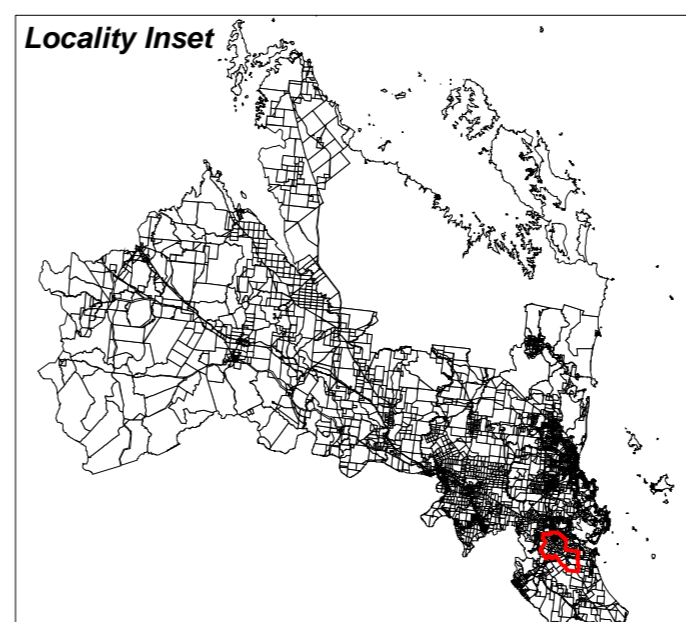

Planning Scheme 2005

living for lifestyle

Zoning Map

Z36

Tungamull

Commencement date: 17 October 2005

Map_36.WOR